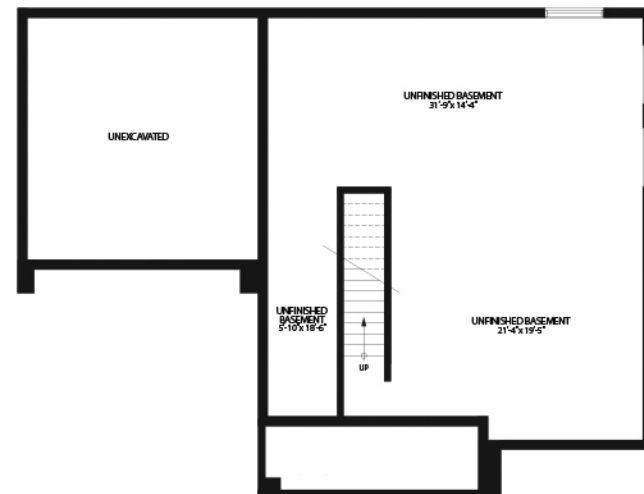

All stated or represented area measurements are approximate and may vary from actual or usable floor space or living space. Actual dimensions may exceed the usable floor area and sizes and specifications for each home are subject to change without notice. The home illustrated may be the reverse of the home purchased. All homes are sold unfinished and the dimensions of the homes and their balconies (if applicable) will vary with the type of home purchased. All illustrations contained in this Sales Brochure are Artists' Concept and the illustrations contained in this Sales Brochure may contain features, decorations and chattels that are not included in the purchased home and are for display purposes only. All elevations are Artists' Concept De Sozio Homes reserves the right to change materials and architectural features based on availability. E.&O.E Summer 2020