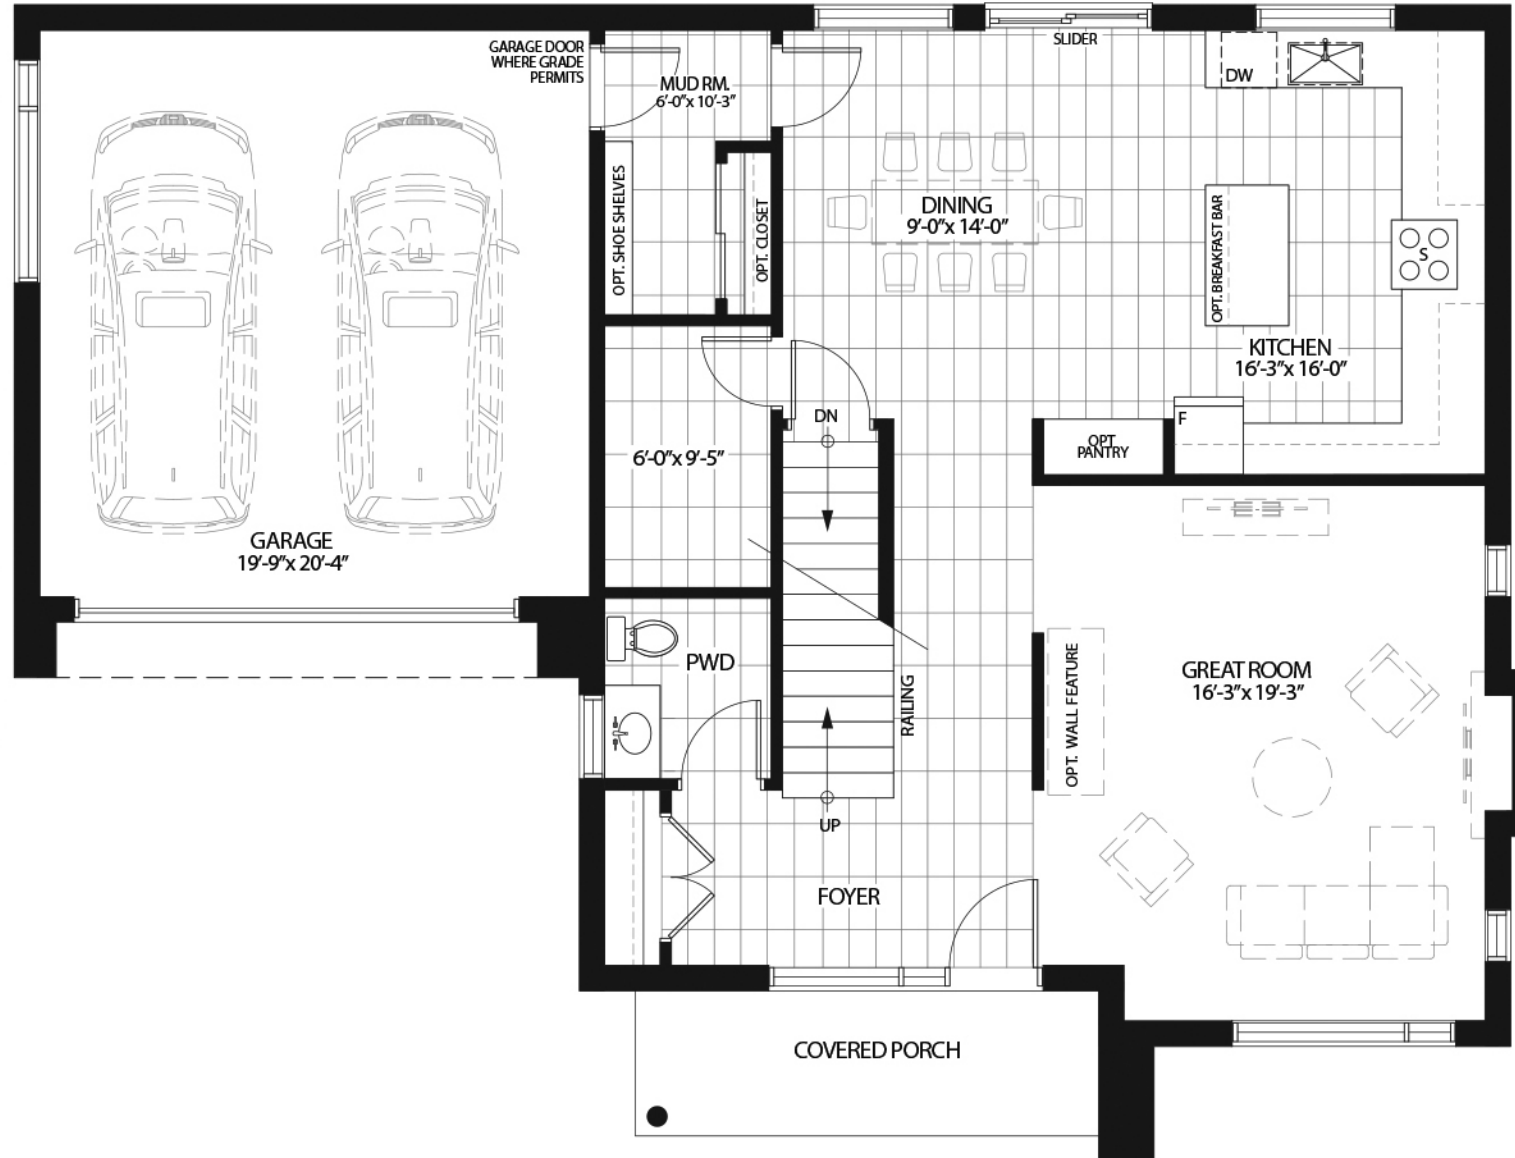

# The Masseto | 2,937 SQ.FT.

## FIRST FLOOR

## SECOND FLOOR