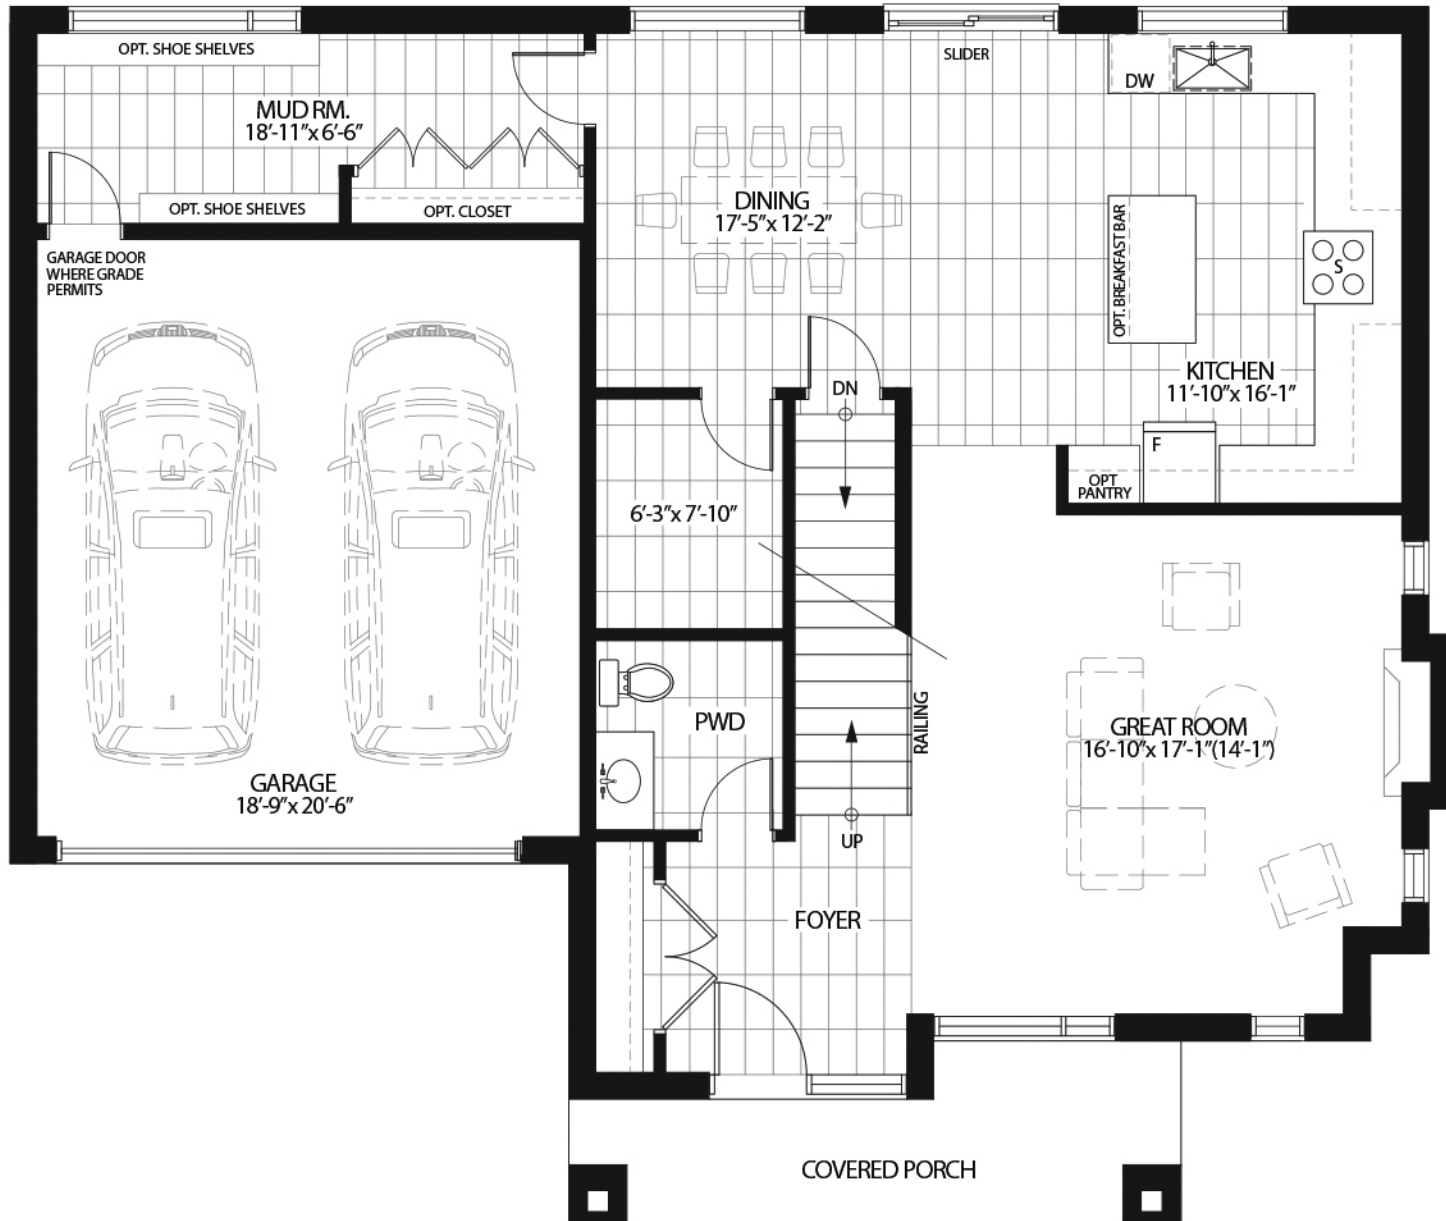

# The Brunello

2,845 SQ.FT.

## FIRST FLOOR

## SECOND FLOOR

## BASEMENT